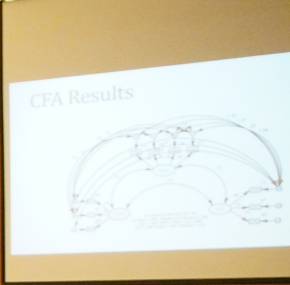

CFA Results

Speaker at podium with laptop and microphone.

Speaker standing in the center of the stage.

Audience seated at tables, viewed from behind. Blue bags with 'INCHEON & PARTNERS' logo are visible on the tables.

INTEGRATION & INNOVATION

**Storage space
optimization using ABC
Analysis
Case Study: Convenience
Store in Nakornpathom**

Chattrarat Hotrawaisaya

วิทยาลัยโลจิสติกส์และซัพพลายเชน
มหาวิทยาลัยราชภัฏสวนสุนันทา