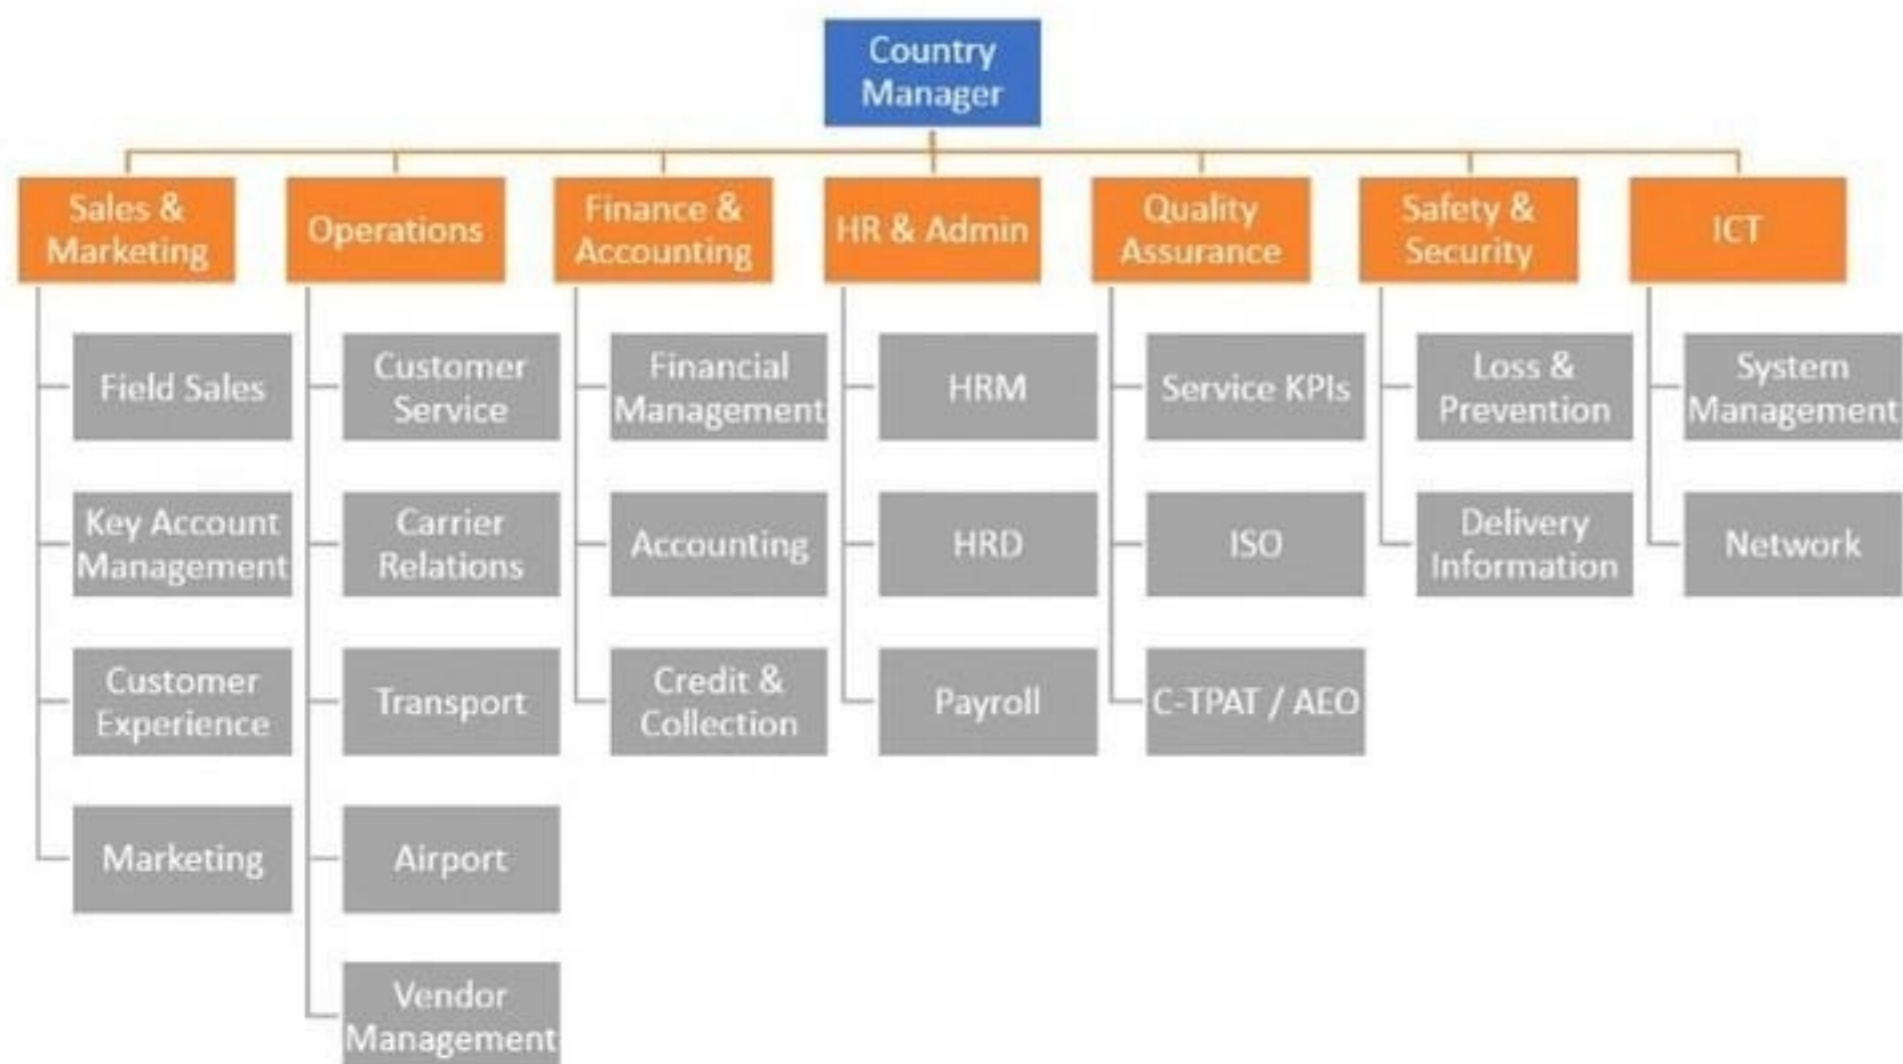

Witsakorn Srisakul

tafa tafathai

สร้อยสา หอมนาน

อีก 78 คน

คุณ

Organization in Airfreight Forwarders

Role of Freight Forwarders

Carrier Management <ul style="list-style-type: none"> Act on behalf of carriers (airlines) 	Consolidation <ul style="list-style-type: none"> Consolidate air cargo to one particular destination 	Solutions <ul style="list-style-type: none"> Design solutions and airfreight flows 	Financial Options <ul style="list-style-type: none"> Provide billing options that match to INCO term 	3PL <ul style="list-style-type: none"> Perform as cartage agent and customs broker 	Shipment Status <ul style="list-style-type: none"> Offer delivery information
--	--	--	--	--	---