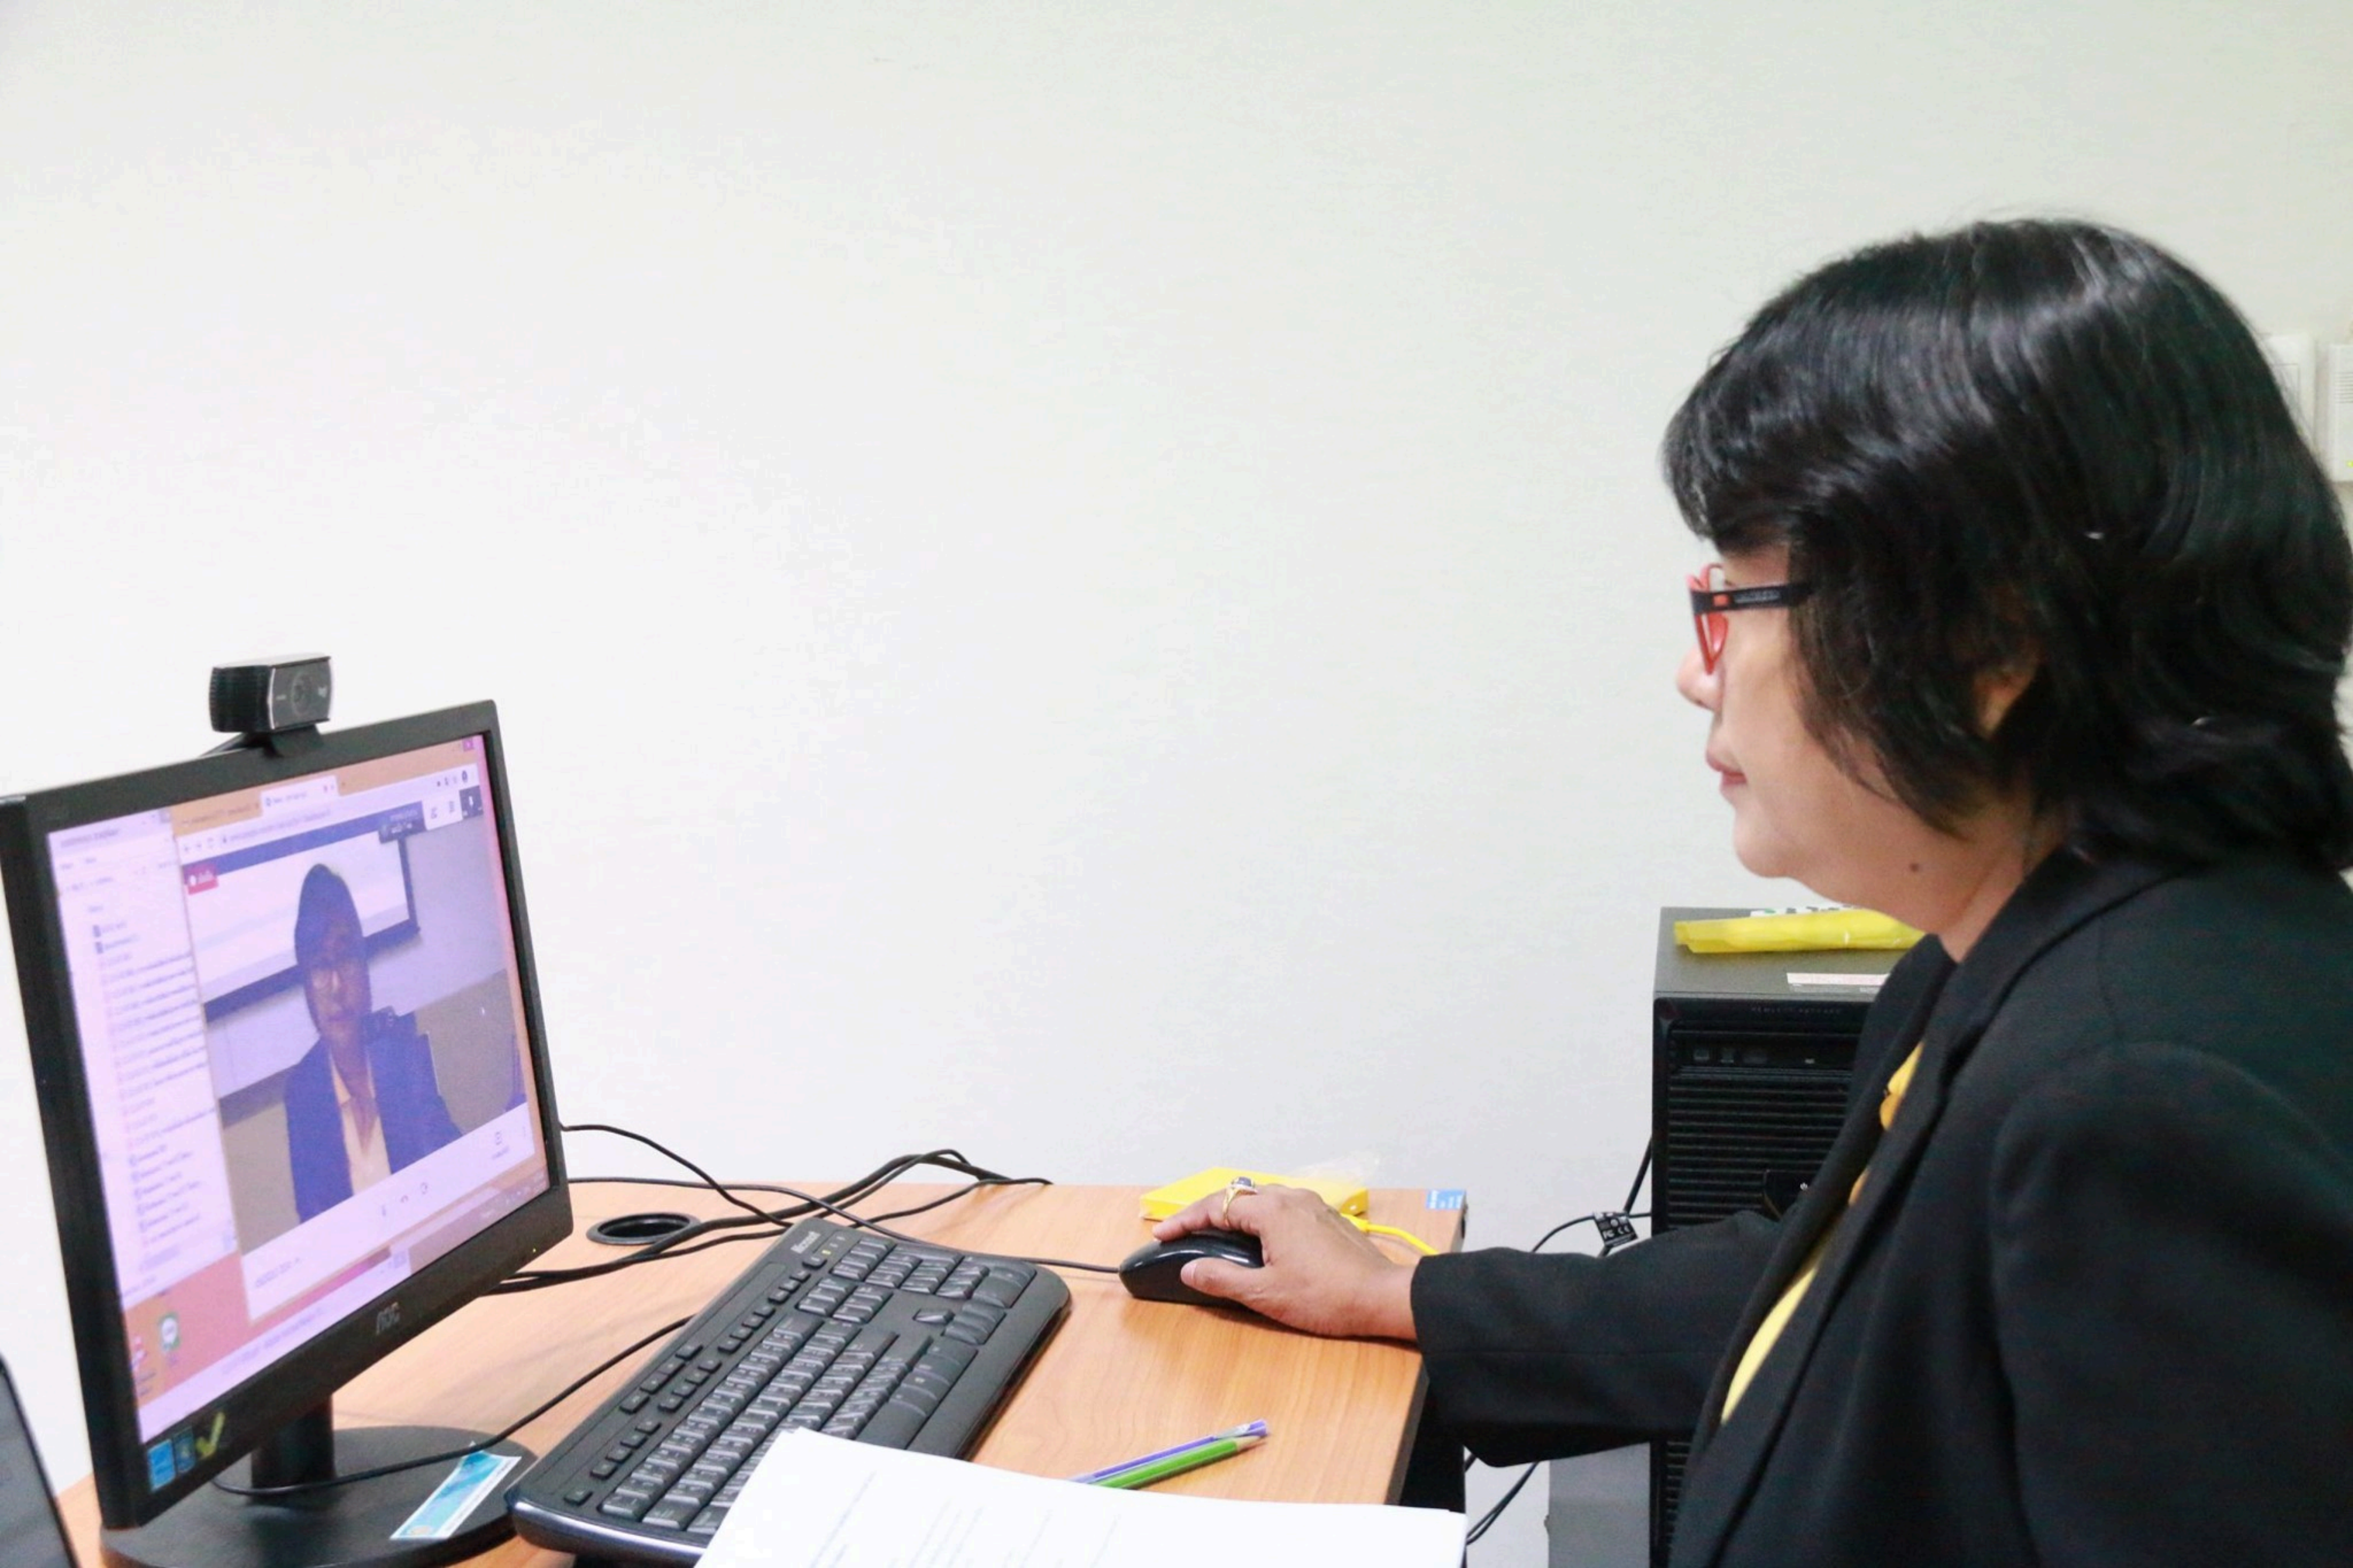

416-56-1045  
ต. 16 ส. 56  
ต. 16 ส. 56

5 นาที

416-56-1046  
8216 ส.ศ.ศ.  
- ๓๓๓.๓๓

The image shows a Zoom meeting interface projected on a screen. On the left, there are several participant avatars, some with names in Thai script. A large blue circle with the letter 'T' is visible. On the right, a chat window is open, displaying a list of messages with icons and text. The interface includes a toolbar at the bottom with various icons for meeting controls.

A woman with long brown hair, wearing a dark blue top, is seated at a desk. She is looking down at an open book on the desk. In front of her is a black Lenovo laptop with a white sticker that reads "Logistics". The desk is wooden, and the background is a blue wall.