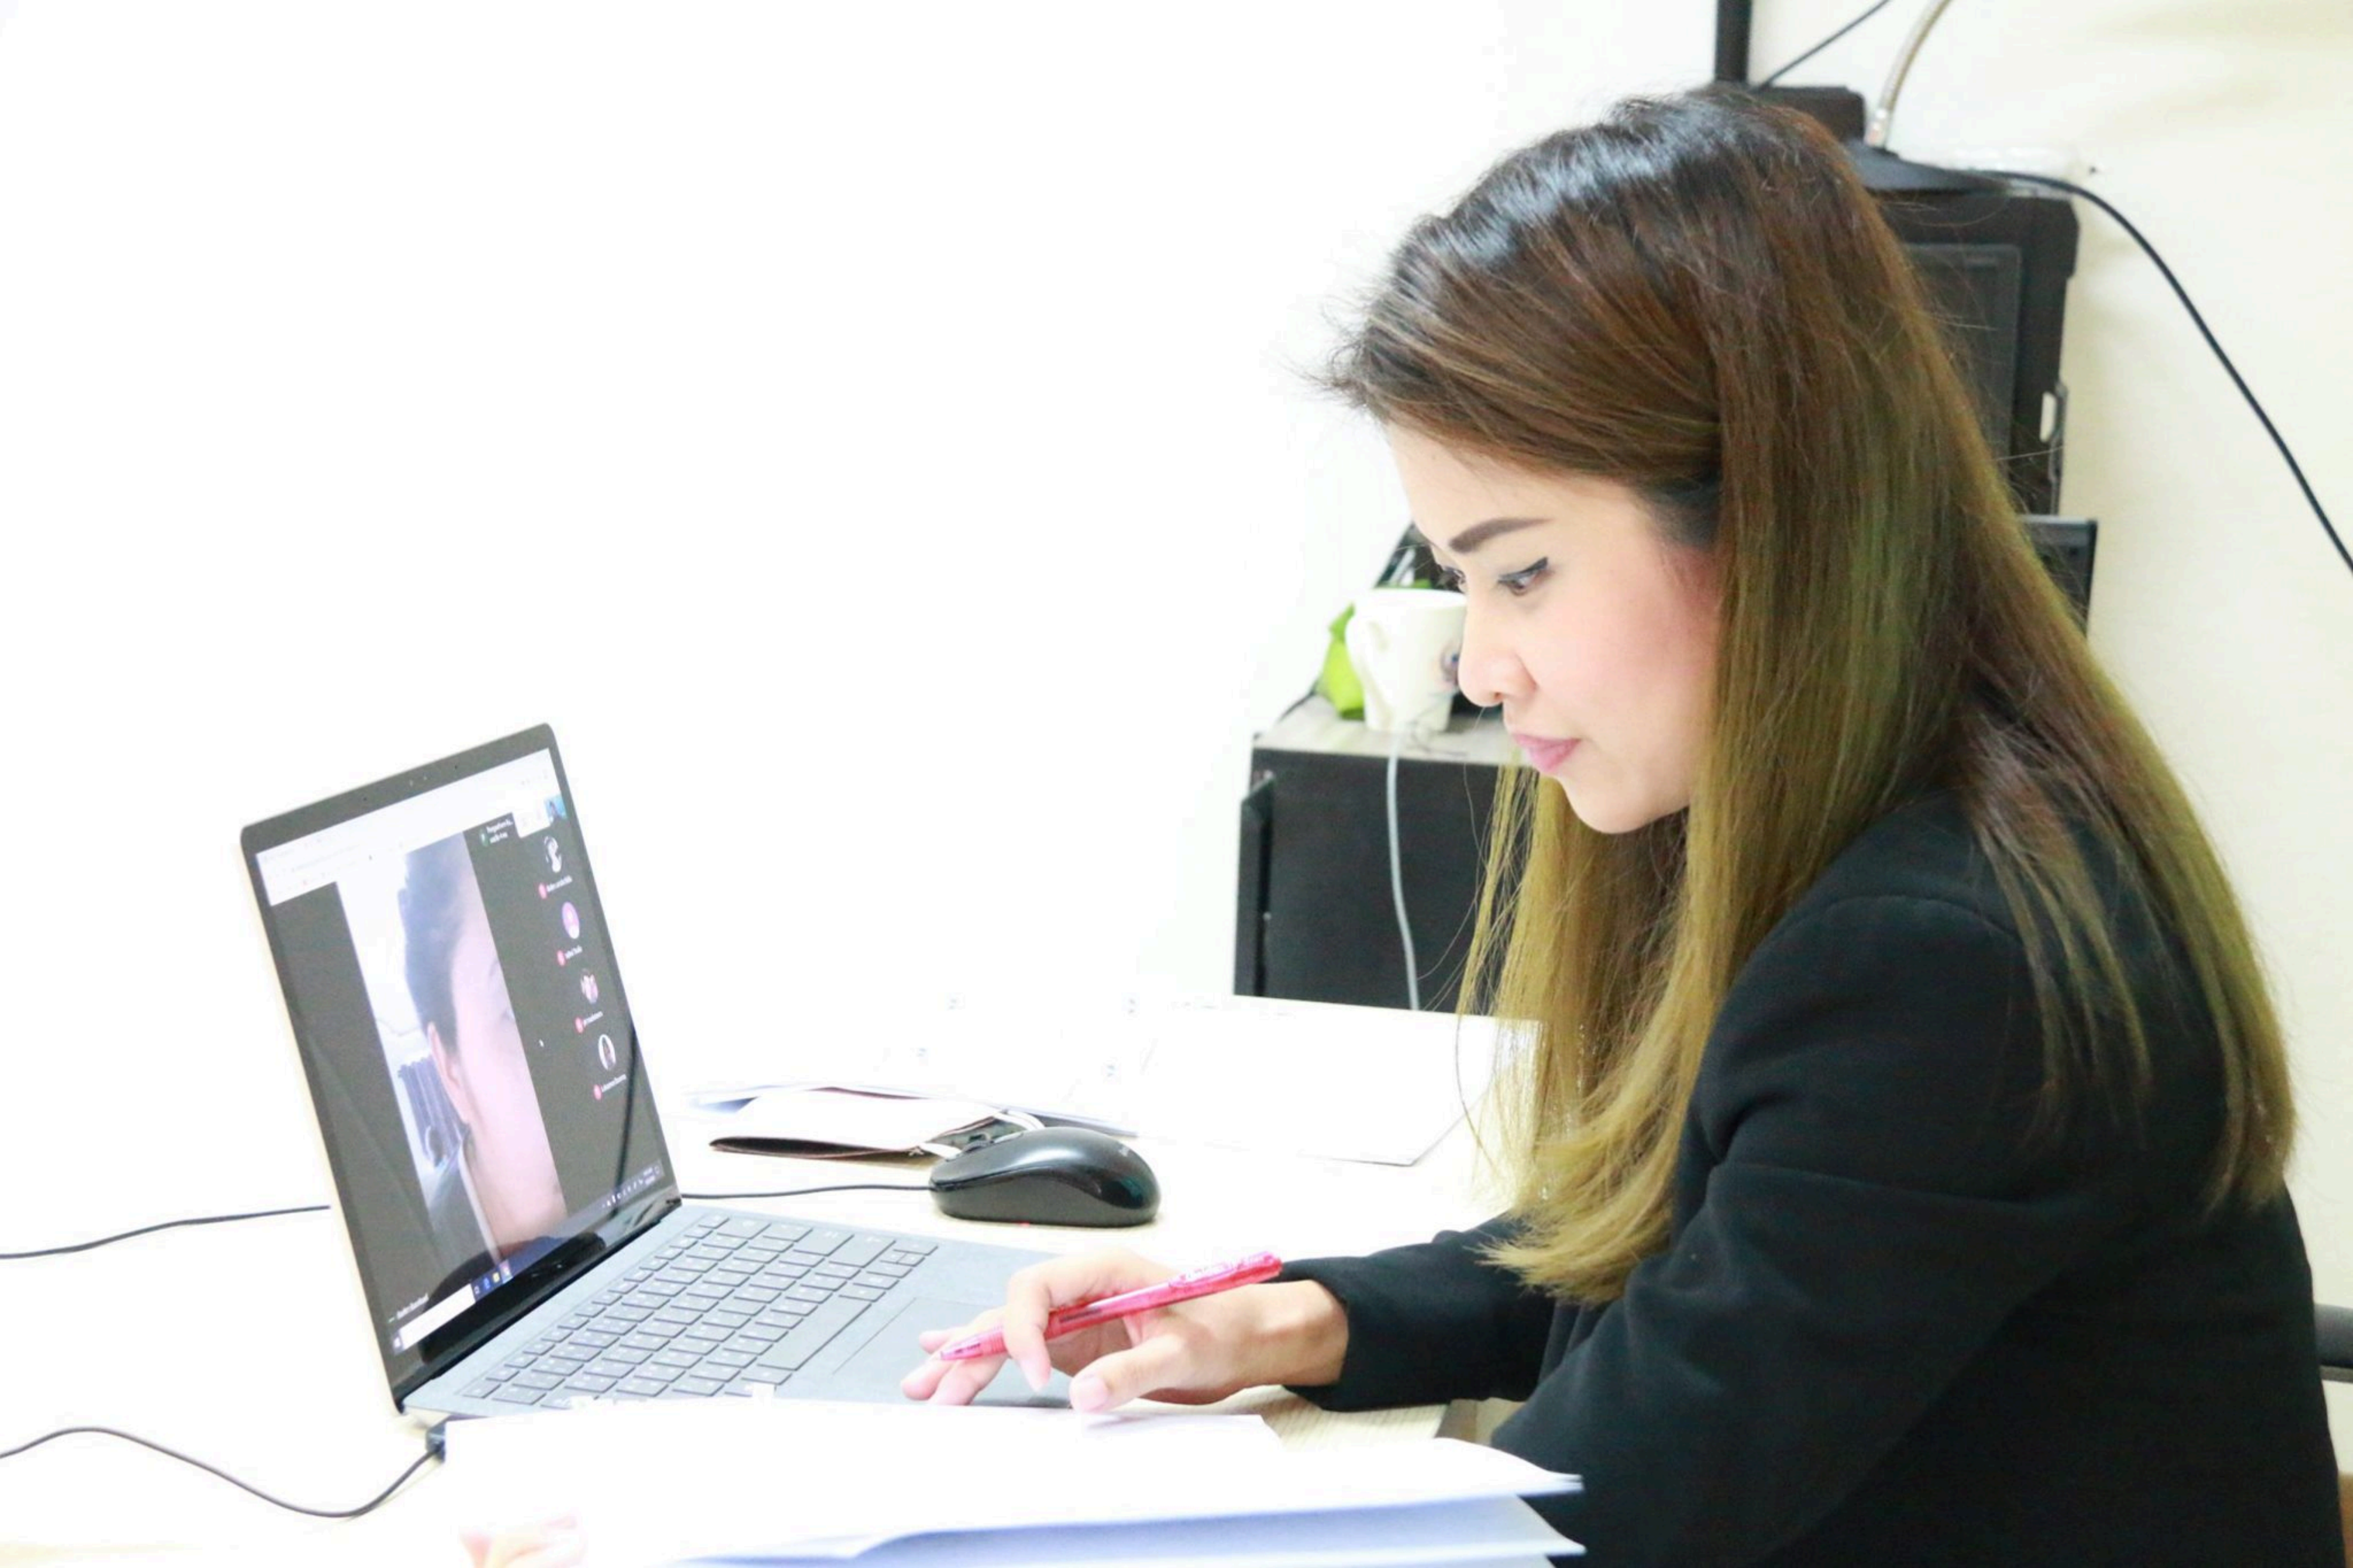

416-56-1045  
ต. 16 ส. 56  
ต. 16 ส. 56

5 นาที

416-56-1046  
8216 ส.ศ.ศ.  
- ๓๓๓.๓๓

The image shows a Zoom meeting interface projected on a screen. On the left, there are several participant avatars, some with names in Thai script. A large blue circle with the letter 'T' is visible. On the right, a chat window is open, displaying a list of messages with icons and text. The interface includes a toolbar at the bottom with various icons for meeting controls.

A woman with long brown hair, wearing a dark blue top, is seated at a desk. She is looking down at an open book on the desk. In front of her is a black Lenovo laptop with a white sticker that reads "Logistics". The desk is wooden, and the background is a blue wall.